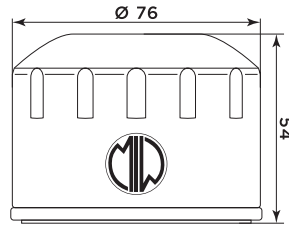

262650

Oil filter Wrench 63/102 mm. 2 couplings.

A11001

268621

B9001

268164

B9002

268163