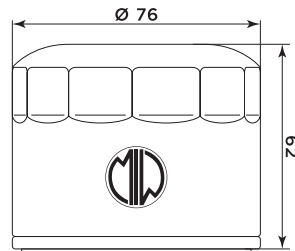

B9004

268160