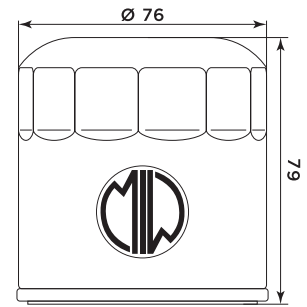

262650

Oil filter Wrench 63/102 mm. 2 couplings.

A11001

268621

B9001

268164

B9002

268163